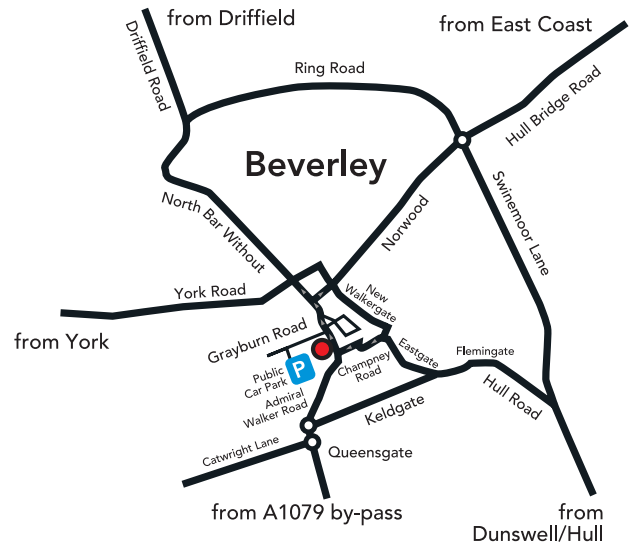

Communique Advertising Limited
74 Lairgate Beverley East Yorkshire HU17 8EU

t 01482 863635 f 01482 873358
www.communiqueadvertising.co.uk

Directions

From Hull

Follow the Beverley by-pass (A1079) to the A164, take this road north to Beverley. This road will take you into Beverley along Lairgate and past our offices.

From M62

After the end of the M62 continue along the A63. Take the A1034 north bound, (signposted Beverley) and turn right along the B1230 through the village of Walkington. Drive into Beverley on Cartwright Lane, at the two mini roundabouts turn left on along Admiral Walker Road, which leads into Lairgate and past our offices.

From York

Take the A1079 to Beverley. After Bishop Burton at the roundabout follow the Beverley by-pass (A1079). Turn north off the by-pass along the A164 signposted Beverley. This road will take you into Beverley along Lairgate and past our offices.