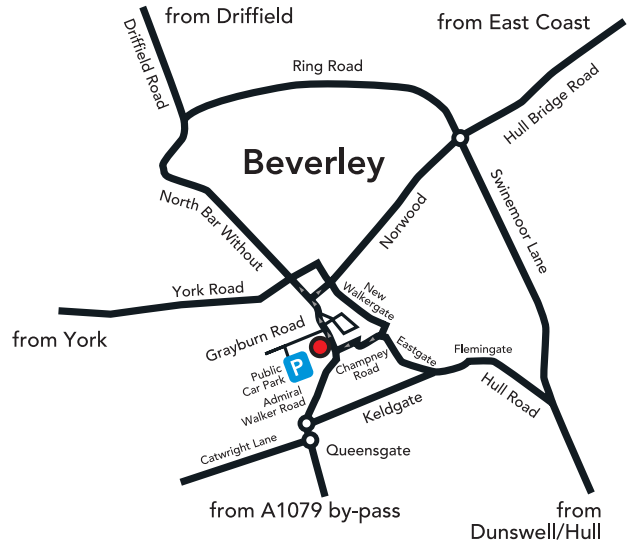

Communique Advertising Limited
74 Lairgate Beverley East Yorkshire HU17 8EU

t 01482 863635 f 01482 873358
www.communiqueadvertising.co.uk

Directions

From Hull

Follow the Beverley by-pass (A1079) to the A164, take this road north to Beverley. This road will take you into Beverley along Lairgate and past our offices.

From M62

After the end of the M62 continue along the A63. Take the A1034 north bound, (signposted Beverley) and turn right along the B1230 through the village of Walkington. Drive into Beverley on Cartwright Lane, at the two mini roundabouts turn left on along Admiral Walker Road, which leads into Lairgate and past our offices.

From York

Take the A1079 to Beverley. After Bishop Burton at the roundabout follow the Beverley by-pass (A1079). Turn north off the by-pass along the A164 signposted Beverley. This road will take you into Beverley along Lairgate and past our offices.