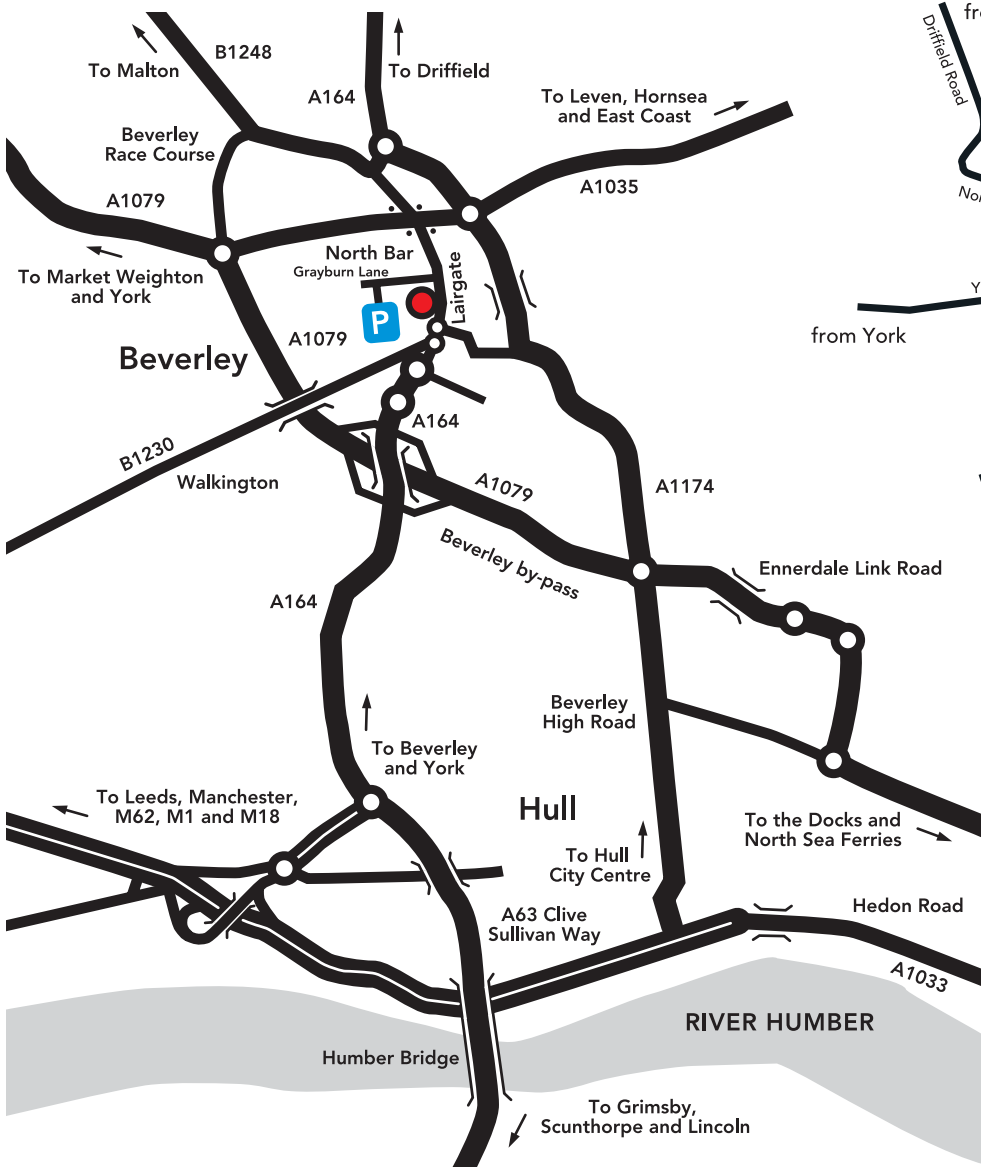

Communique Advertising Limited
74 Lairgate Beverley East Yorkshire HU17 8EU

t 01482 863635 f 01482 873358
www.communiqueadvertising.co.uk

Directions

From Hull

Follow the Beverley by-pass (A1079) to the A164, take this road north to Beverley. This road will take you into Beverley along Lairgate and past our offices.

From M62

After the end of the M62 continue along the A63. Take the A1034 north bound, (signposted Beverley) and turn right along the B1230 through the village of Walkington. Drive into Beverley on Cartwright Lane, at the two mini roundabouts turn left on along Admiral Walker Road, which leads into Lairgate and past our offices.

From York

Take the A1079 to Beverley. After Bishop Burton at the roundabout follow the Beverley by-pass (A1079). Turn north off the by-pass along the A164 signposted Beverley. This road will take you into Beverley along Lairgate and past our offices.